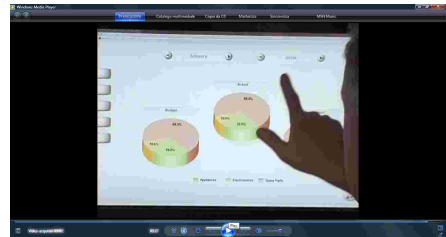

> The most complete suite of Business Intelligence, unique in Touch Screens
Business Intelligence for Touch Screens

Application fields:

- Controlling
- Marketing
- Sales
- Banking
- Finance
- Insurance
- Engineering
- IT

Quick to implement:

- Maximum customization by the end_user
- No knowledge of programming languages required
- Quick implementation times
- Easy monitoring by the IT Manager

Quick to navigate:

- No inquiry time
- Intuitive user screen interface
- Easy to use
- Complete navigation on graphs and tables

Unparalleled What-if analysis:

- Outstanding what-if and simulation capabilities
- Unlimited budget revisions
- Automatic formulas and Delta calculation
- No limits in KPIs customization

A **Touch** on the Lilith **BI** tool manages all the reporting pipeline, from import to Storage, Calculation, Simulation, Reporting and Publishing