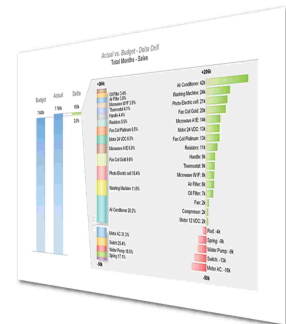

> The most complete suite of Business Intelligence, unique in Touch Screens

Business Intelligence for Touch Screens

Application fields:

- Controlling
- Marketing
- Sales
- Banking
- Finance
- Insurance
- Engineering
- IT

Quick to implement:

- Maximum customization by the end_user
- No knowledge of programming languages required
- Quick implementation times
- Easy monitoring by the IT Manager

Quick to navigate:

- No inquiry time
- Intuitive user screen interface
- Easy to use
- Complete navigation on graphs and tables

Unparalleled What-if analysis:

- Outstanding what-if and simulation capabilities
- Unlimited budget revisions
- Automatic formulas and Delta calculation
- No limits in KPIs customization

A **Touch** on the **Lilith BI** tool manages all the reporting pipeline, from import to Storage, Calculation, Simulation, Reporting and Publishing