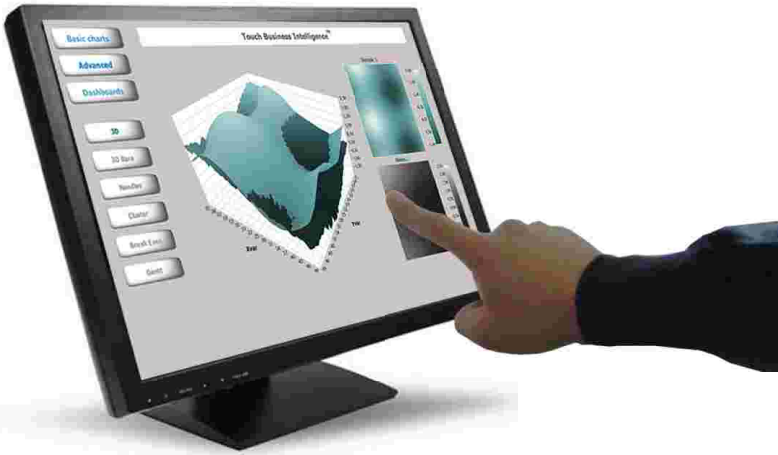

> The most complete suite of Business Intelligence, unique in Touch Screens

Business Intelligence for Touch Screens

Application fields:

- Controlling
- Marketing
- Sales
- Banking
- Finance
- Insurance
- Engineering
- IT

Quick to implement:

- Maximum customization by the end_user
- No knowledge of programming languages required
- Quick implementation times
- Easy monitoring by the IT Manager

Quick to navigate:

- No inquiry time
- Intuitive user screen interface
- Easy to use
- Complete navigation on graphs and tables

Unparalleled What-if analysis:

- Outstanding what-if and simulation capabilities
- Unlimited budget revisions
- Automatic formulas and Delta calculation
- No limits in KPIs customization

A **Touch** on the **Lilith BI** tool manages all the reporting pipeline, from import to Storage, Calculation, Simulation, Reporting and Publishing